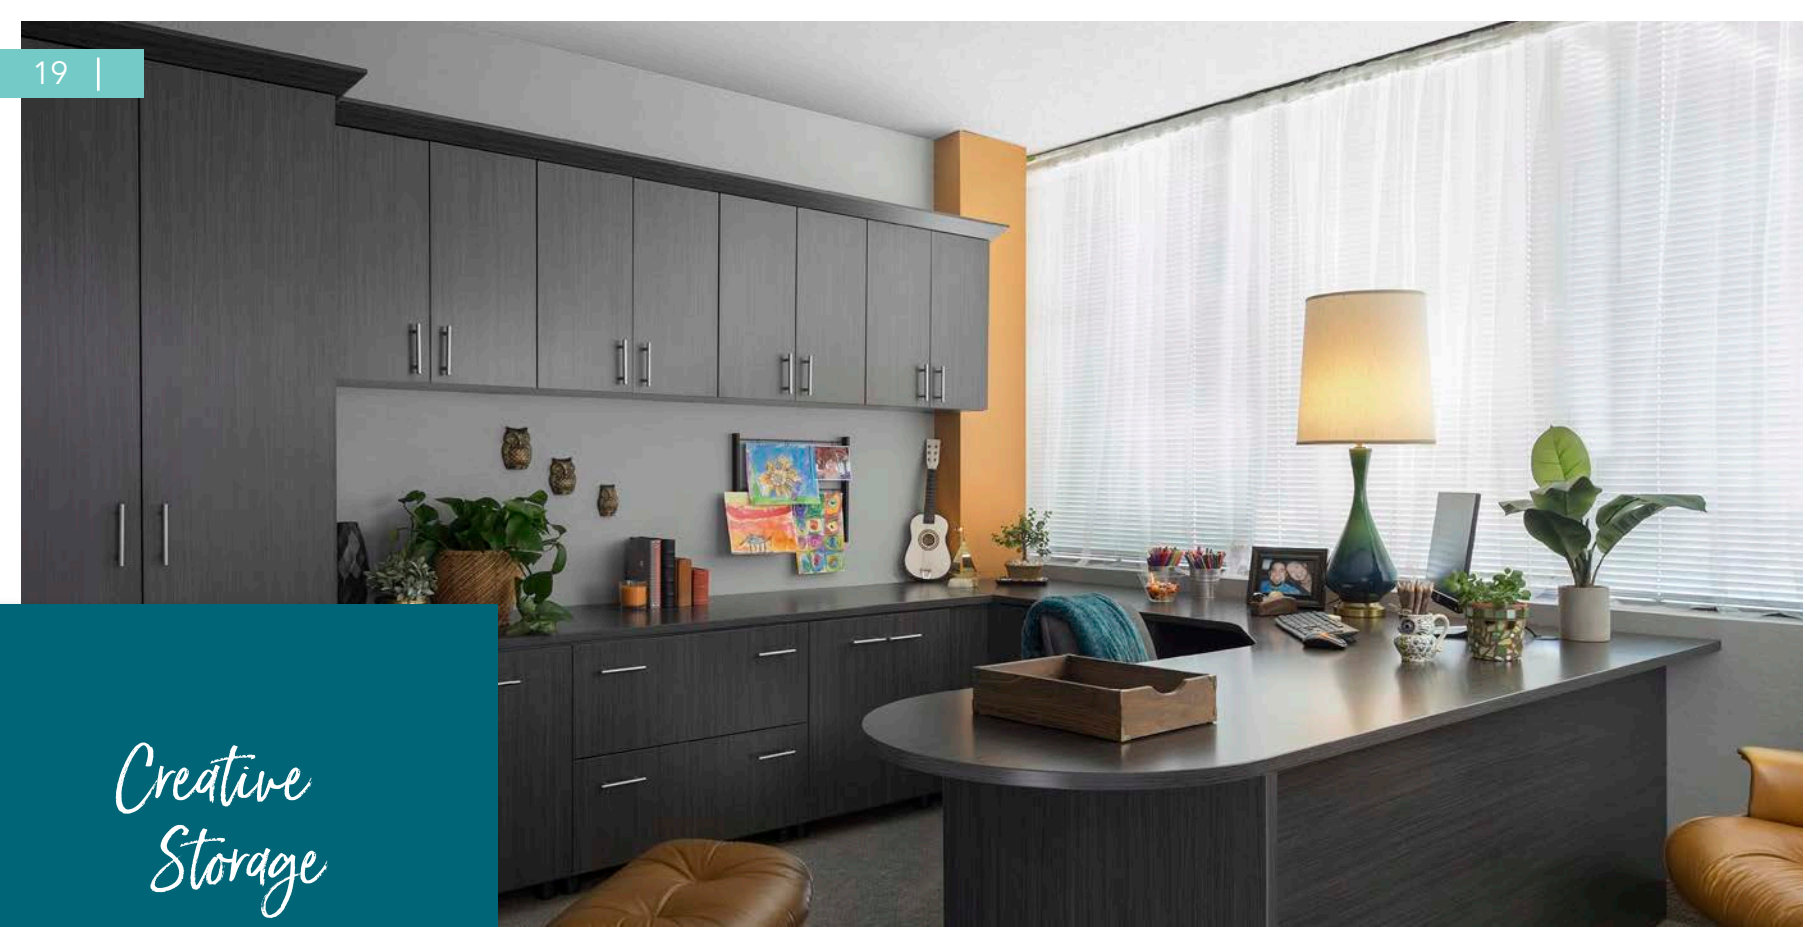

Creative Storage

Personalized storage is just the beginning of a functional workspace. Our designers will help transform your space into a creative haven for crafting or a relaxed professional space for your home office; whatever your needs are we'll make your dream a reality.