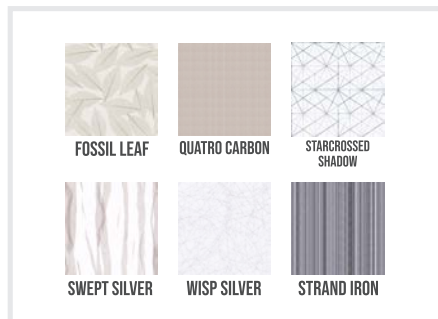

## Step 2 - Choose the Finish

POLISHED CHROME

BRUSHED CHROME

MATTE NICKEL

MATTE GOLD

GRAPHITE

BLACK

## Step 3 - Choose the Insert

CLEAR

BRONZE

SATIN

REEDED

MIRROR

WHITE GLOSS

AQUA GLOSS

BRONZE GLOSS

SLATE GLOSS

BLACK GLOSS

FOSSIL LEAF

QUATRO CARBON

STARCROSSED SHADOW

SWEPT SILVER

WISP SILVER