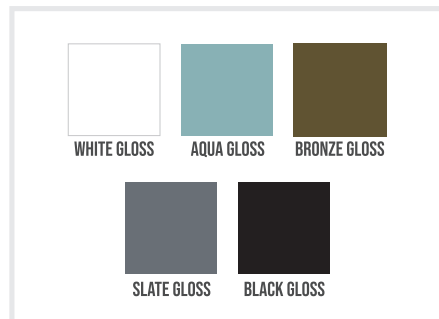

## Step 2 - Choose the Finish

POLISHED CHROME

BRUSHED CHROME

MATTE NICKEL

MATTE GOLD

GRAPHITE

BLACK

## Step 3 - Choose the Insert

CLEAR

BRONZE

SATIN

REEDED

MIRROR

WHITE GLOSS

AQUA GLOSS

BRONZE GLOSS

SLATE GLOSS

BLACK GLOSS

FOSSIL LEAF

QUATRO CARBON

STARCROSSED SHADOW

SWEPT SILVER

WISP SILVER