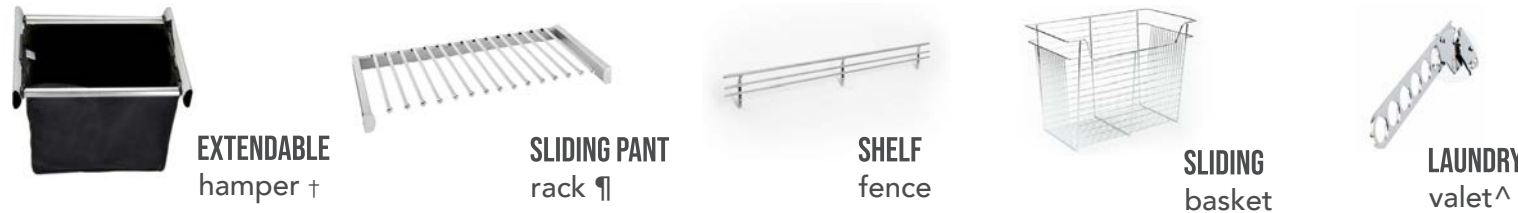

Where style meets functionality-- our hardware accessories enhance the capabilities of your custom storage design while also providing both a contemporary and timeless appeal. Each of our hardware accessories comes in multiple finishes, each one being a luxurious addition to your home.

AVAILABLE FINISHES I

SYMPHONY ORGANIZER

AVAILABLE LEATHER OPTIONS

AVAILABLE METAL FINISHES

4 Hook Options

The Symphony Organizer is an innovative way to take full advantage of any empty wall space in your home in order to maximize your storage options. The Symphony comes in several size options and is able to be customized to your needs through the adjustable accessories that are available.

\* Available in Chrome only  
 † Available in Brushed Chrome, Matte Nickel  
 ^ Available in Chrome, Bronze  
 § Available in Matte Nickel, Chrome, Bronze  
 ¶ Available in Matte Nickel, Brushed Chrome, & Bronze