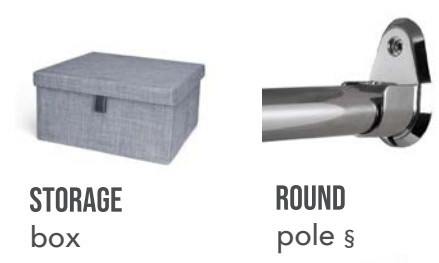

SHOWN IN MATTE ALUMINUM & SLATE FABRIC

* Available in Chrome, Brushed Chrome, Matte Nickel, Bronze
† Available in Brushed Chrome, Matte Nickel
‡ Available in all colors except Graphite

† Available in Brushed Chrome & Matte Nickel
‡ Available in all colors except Graphite
† Available in Chrome, Brushed Chrome, Matte Nickel, Bronze
§ Available in Chrome only
+ Compact size also available