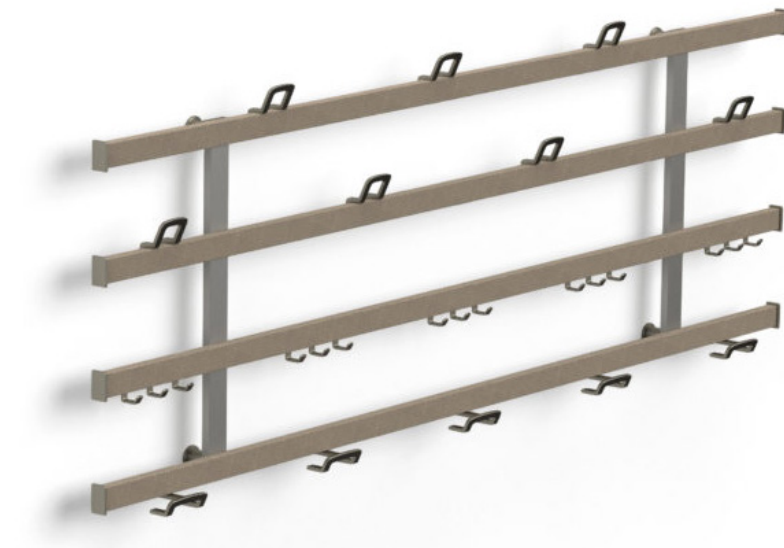

AVAILABLE FINISHES I

SYMPHONY ORGANIZER

AVAILABLE LEATHER OPTIONS

AVAILABLE METAL FINISHES

4 Hook Options

The Symphony Organizer is an innovative way to take full advantage of any empty wall space in your home in order to maximize your storage options. The Symphony comes in several size options and is able to be customized to your needs through the adjustable accessories that are available.